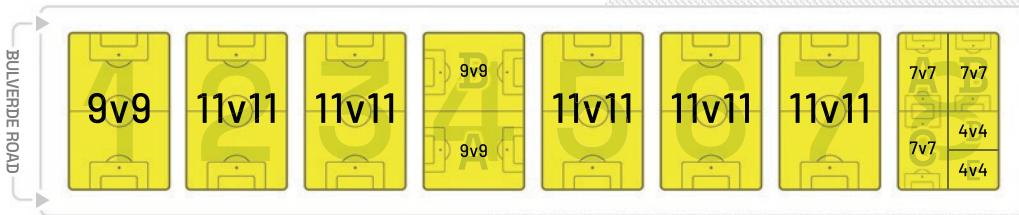

GVTC Communications Sportsplex

29064 Bulverde Road, San Antonio TX, 78260

MAIN GATE Northside (B Side)

MAIN GATE Southside (A Side)

Field layout information

Field 1 houses **9v9** games

Field 2 houses **11v11** games

Field 3 houses **11v11** games

Field **4A and 4B** house **9v9** games

Field 5 houses **11v11** games

Field 6 houses **11v11** games

Field 7 houses **11v11** games

Field **8A, 8B, 8C** house **7v7** games, **8D and 8E** house **4v4** games